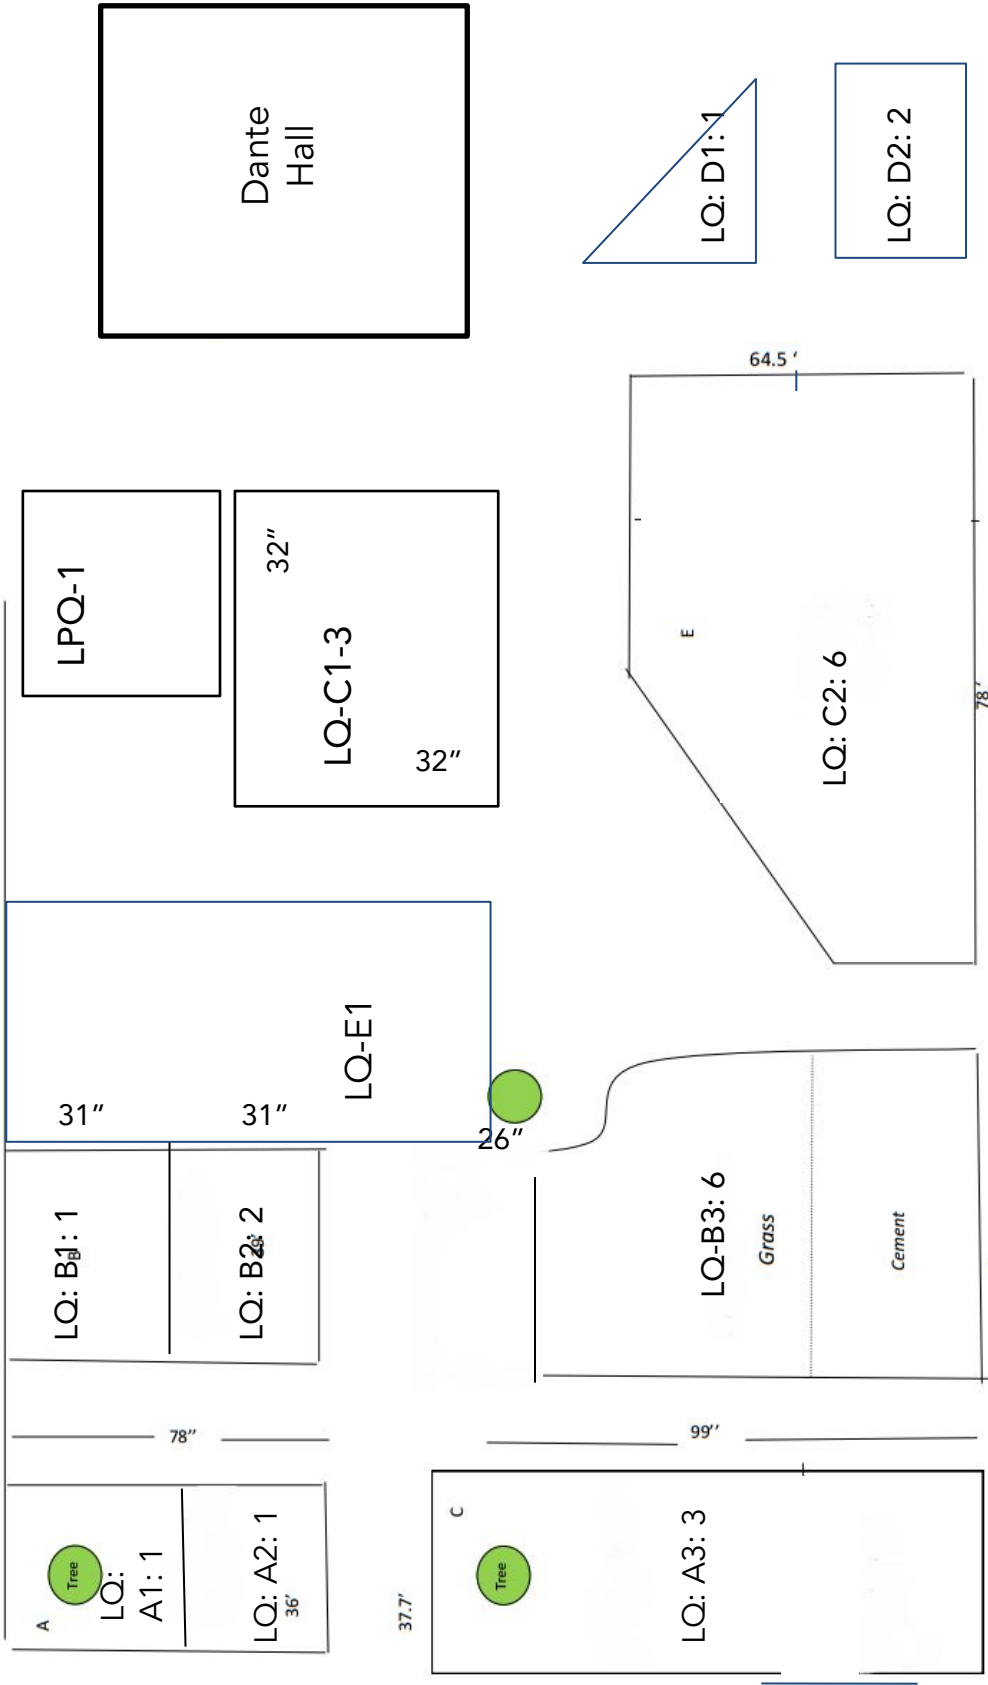

Chapel Loop

Occupancy of Plots: 16 per Plot Max; 38 sq ft/person)

Loop A1: 1

Loop A2: 1

Loop A3: 3

DLS
Statue

Dante

Garaventa

Fire lane

De La Salle Hall

De La Salle Lawn

A
U
G
U
S
T
I
N
E
H
A
L
L

DE LA SALLE LAWN
PLOT MAP

38 1/2'

38 1/2'

FIRELANE

To Dante Quad

Path

Garaventa Lawn Plots

Upper Garaventa parking lot

LIBRARY

F I R E L A N E

Firelane

Ferroggiaro Hall

Library Quad

45'

Filipi

137.5'

Sichel

To Chapel Lawn

SICHEL LAWN