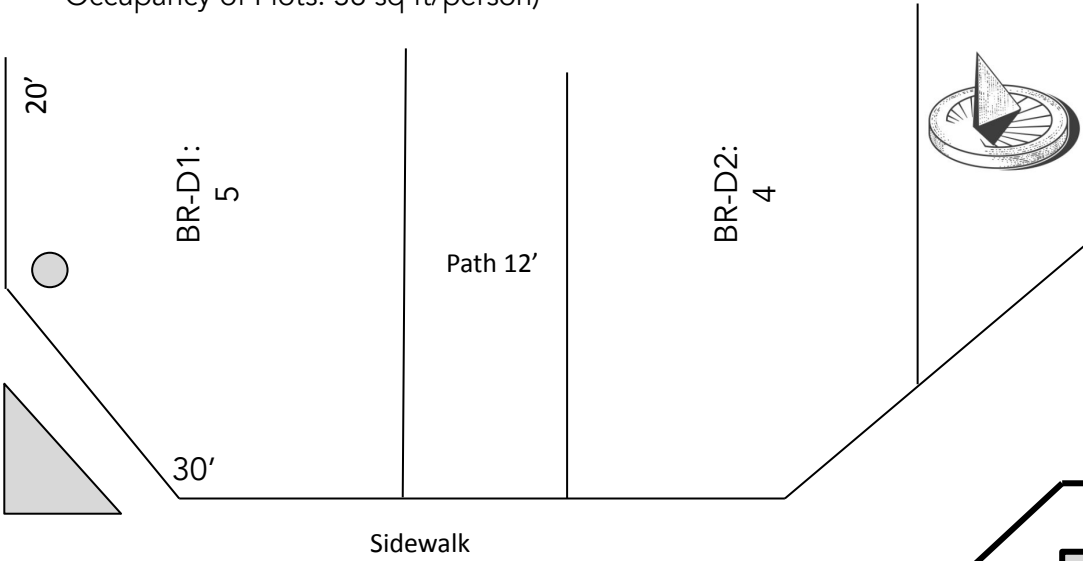

Brousseau Lawn

Occupancy of Plots: 38 sq ft/person)

Galileo Hall

Chapel Lawn

Each Square=22'x25.8' from curb to curb

some plots will be on the sides under the trees and may contain existing picnic tables

Bus Turnaround

Chapel Loop

Occupancy of Plots: 16 per Plot Max; 38 sq ft/person)

Loop A1: 1

Loop A2: 1

Loop A3: 3

DLS
Statue

Dante

Garaventa