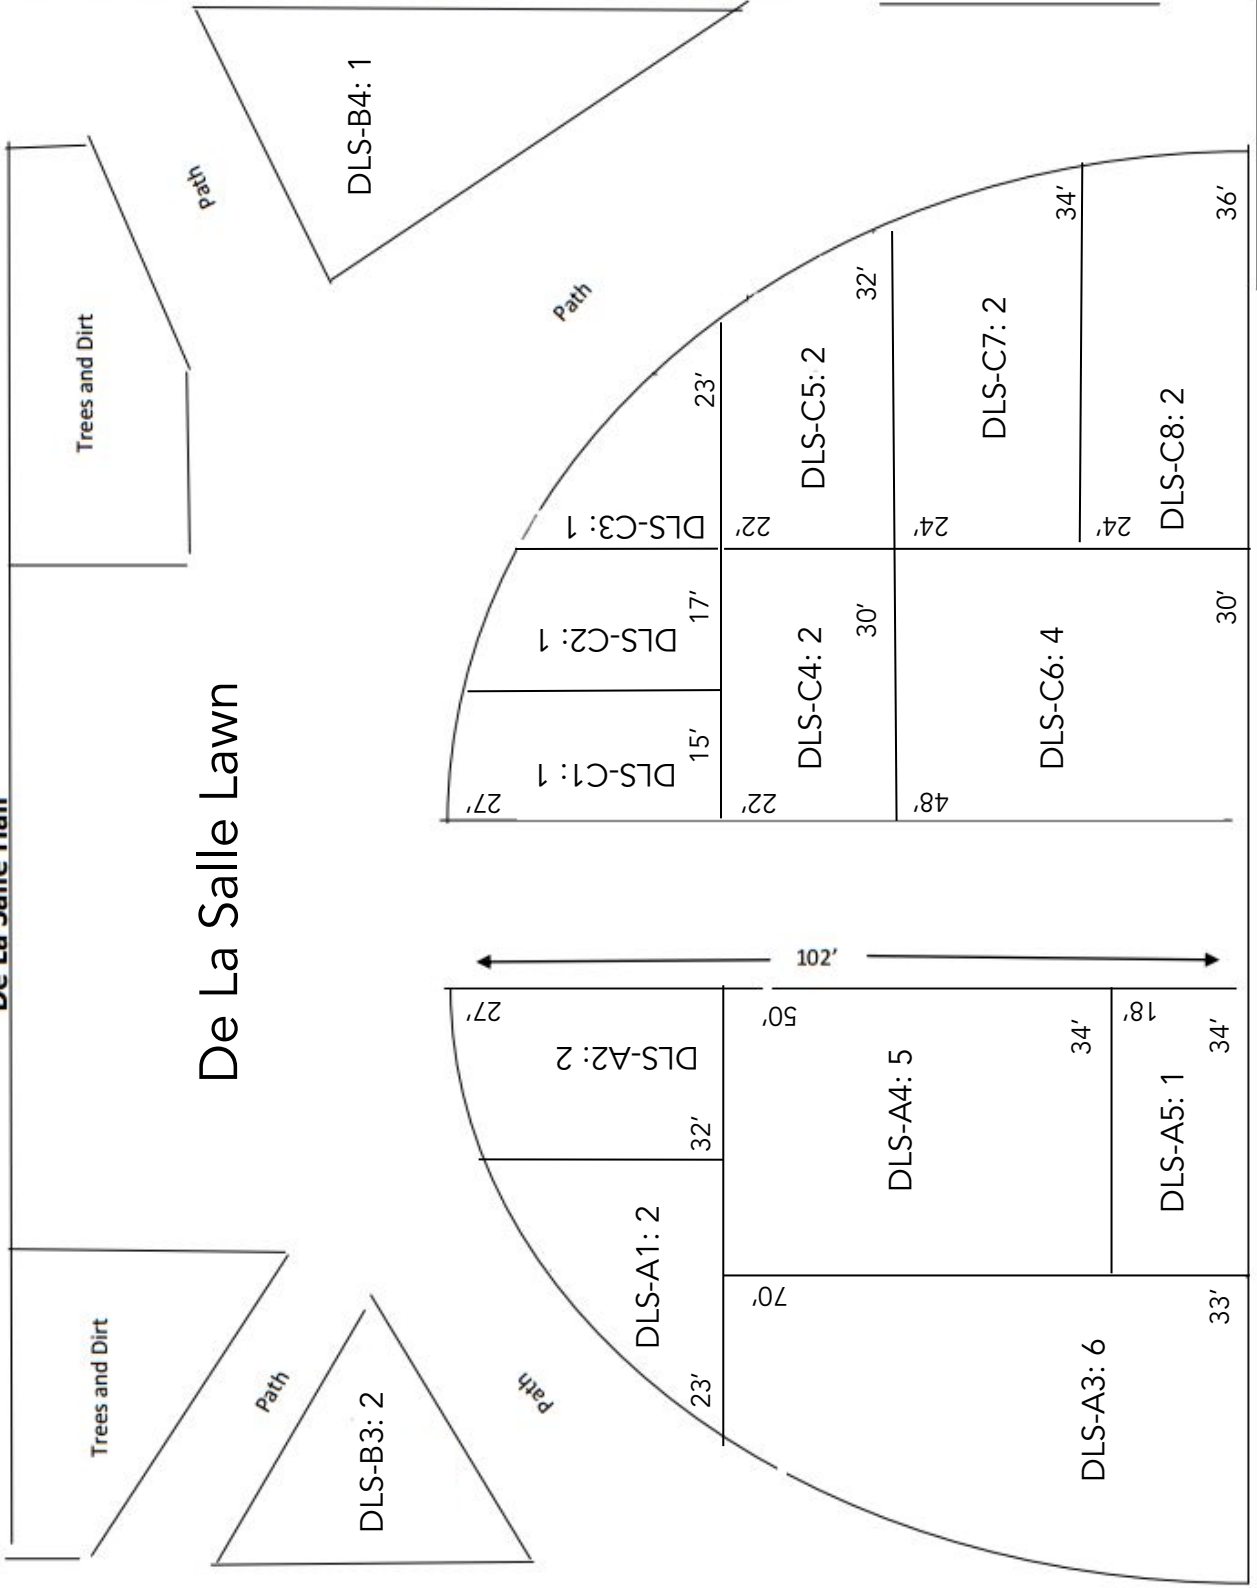

Brousseau Lawn

Occupancy of Plots: 38 sq ft/person)

Galileo Hall

Chapel Lawn

Each Square=22'x25.8' from curb to curb

some plots will be on the sides under the trees and may contain existing picnic tables

Bus Turnaround

Chapel Loop

Occupancy of Plots: 16 per Plot Max; 38 sq ft/person)

Loop A1: 1

Loop A2: 1

Loop A3: 3

DLS
Statue

Dante

Garaventa

Fire lane

Loop A4: 1

Loop A5: 1

Loop A6: 1

Loop A7: 1

Loop A8: 1

Loop A9: 1

Tree

Fire lane

De La Salle Hall

De La Salle Lawn

A
U
G
U
S
T
I
N
E
H
A
L
L

DE LA SALLE LAWN
PLOT MAP

38 1/2'

38 1/2'

FIRELANE