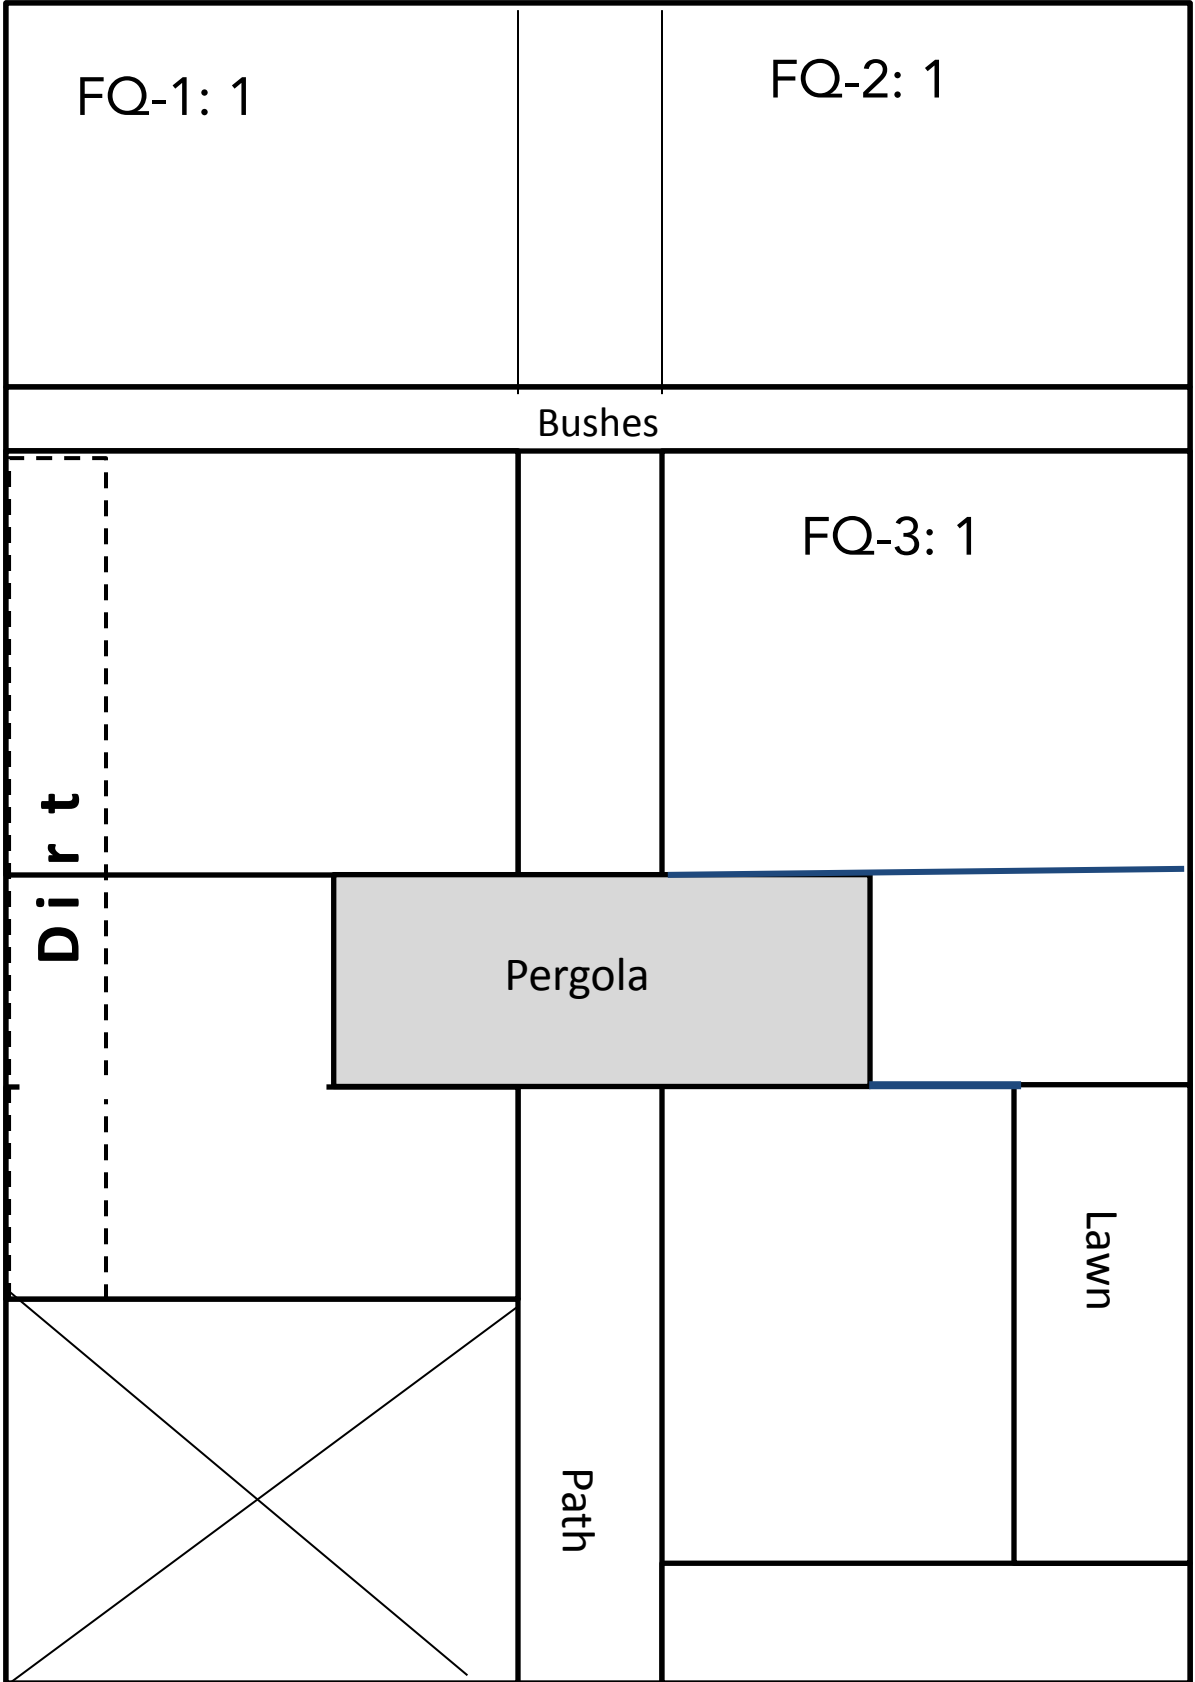

LeFevre Theater

FQ-1: 1

FQ-2: 1

Bushes

FQ-3: 1

Dirt

Pergola

Lawn

Path

Café Louis

Arcade

Ferroggiaro Quad