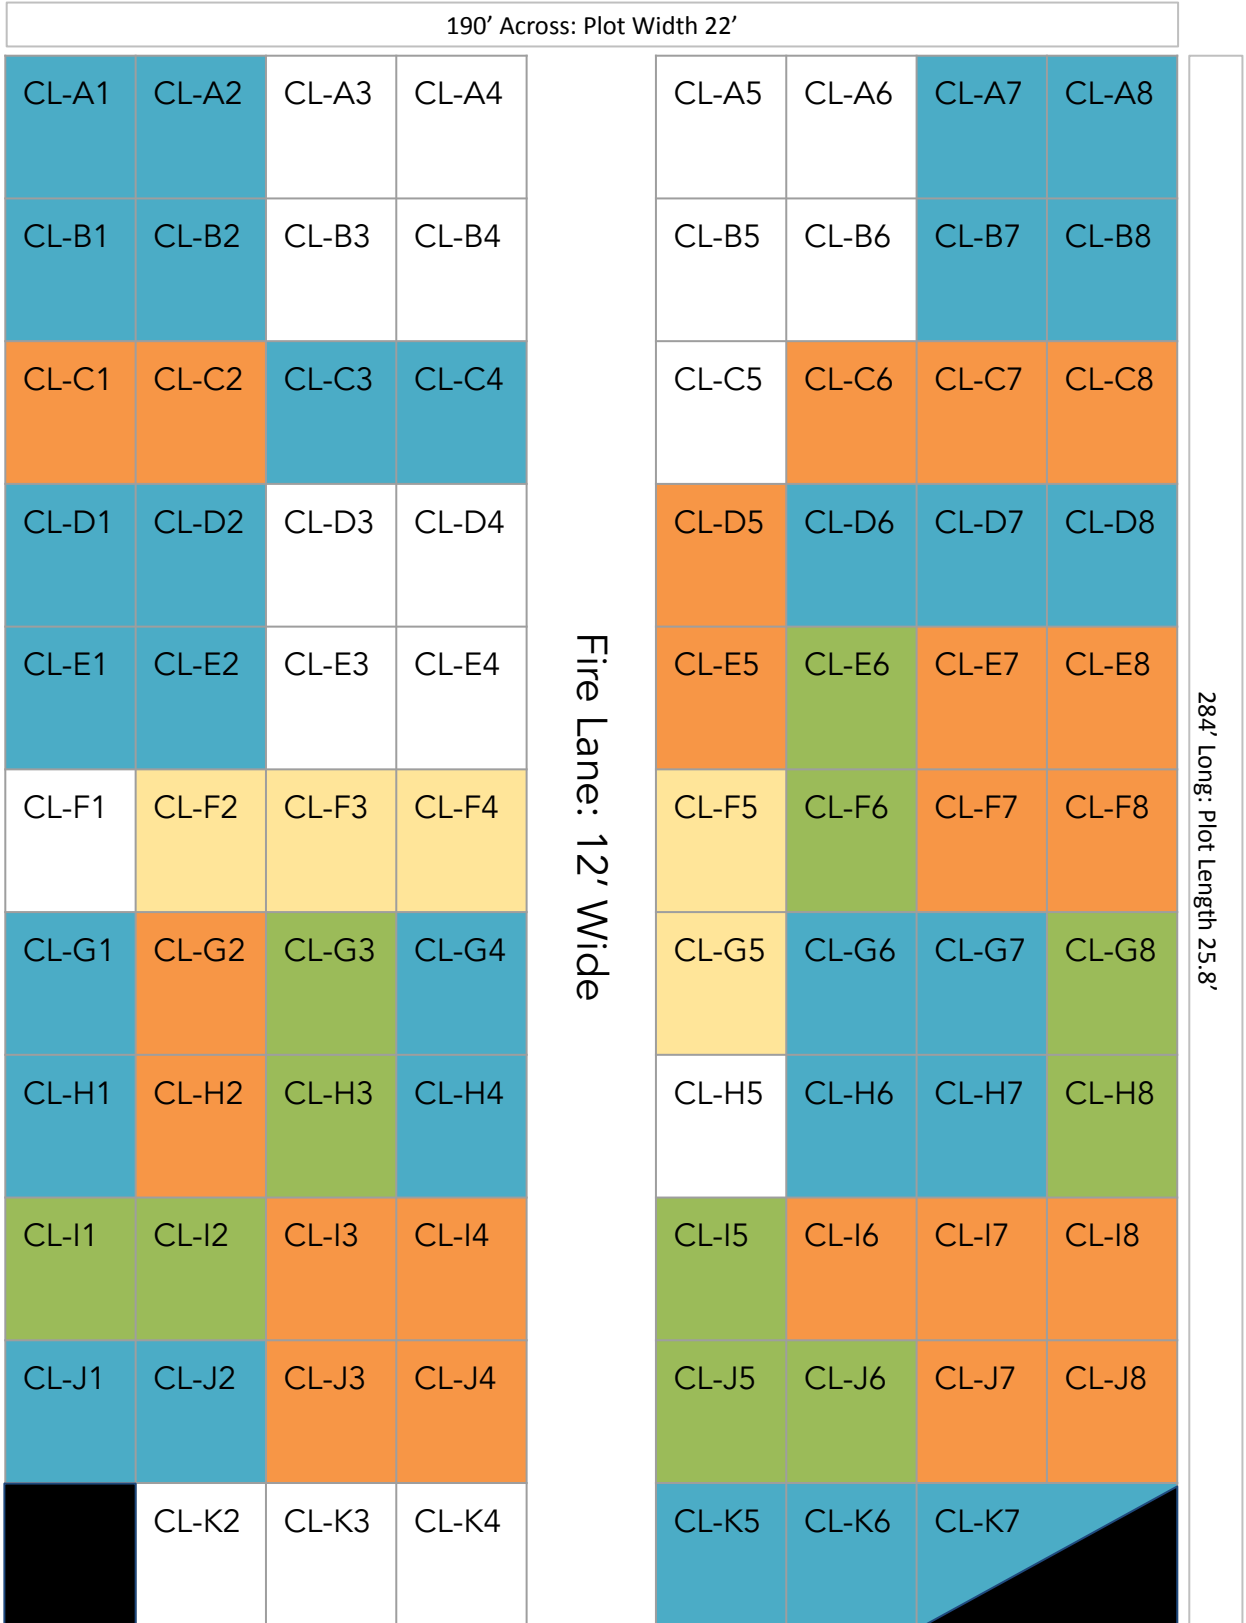

Brousseau Lawn

Occupancy of Plots: 38 sq ft/person)

Galileo Hall

Chapel Lawn

Each Square=22'x25.8' from curb to curb

some plots will be on the sides under the trees and may contain existing picnic tables

Bus Turnaround

Chapel Loop

Occupancy of Plots: 16 per Plot Max; 38 sq ft/person)

Loop A1: 1

Loop A2: 1

Loop A3: 3

DLS
Statue

Dante

Garaventa

Fire lane

Loop A4: 1

Loop A5: 1

Loop A6: 1

Loop A7: 1

Loop A8: 1

Loop A9: 1

Tree

Fire lane

De La Salle Hall

De La Salle Lawn

A
U
G
U
S
T
I
N
E
H
A
L
L

DE LA SALLE LAWN
PLOT MAP

38 1/2'

38 1/2'

FIRELANE