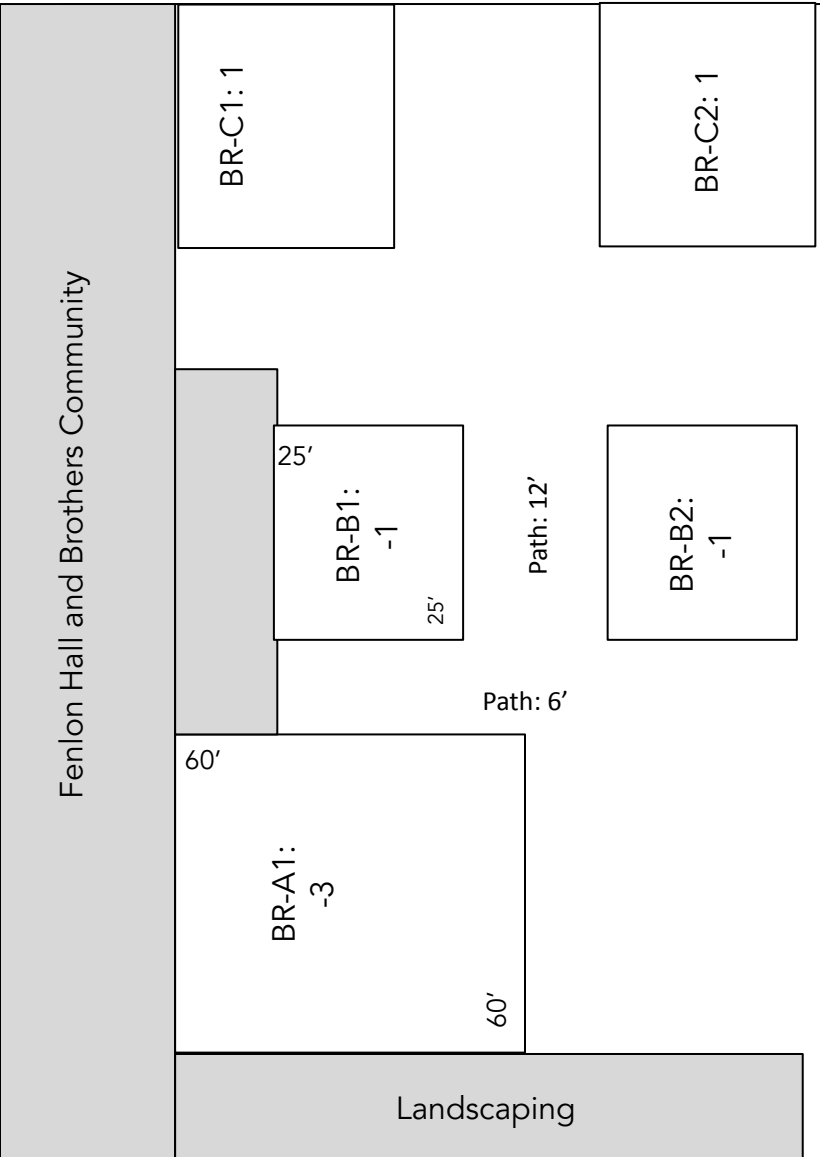

Brousseau Lawn

Occupancy of Plots: 38 sq ft/person)

Galileo Hall

Chapel Lawn

Each Square=22'x25.8' from curb to curb

some plots will be on the sides under the trees and may contain existing picnic tables

Bus Turnaround

Chapel Loop

Occupancy of Plots: 16 per Plot Max; 38 sq ft/person)

Loop A1: 1

Loop A2: 1

Loop A3: 3

DLS
Statue

Dante

Garaventa

Fire lane

Loop A4: 1

Loop A5: 1

Loop A6: 1

Loop A7: 1

Loop A8: 1

Loop A9: 1

Tree

Fire lane

De La Salle Hall

De La Salle Lawn

A
U
G
U
S
T
I
N
E
H
A
L
L

DE LA SALLE LAWN
PLOT MAP

38 1/2'

38 1/2'

FIRELANE